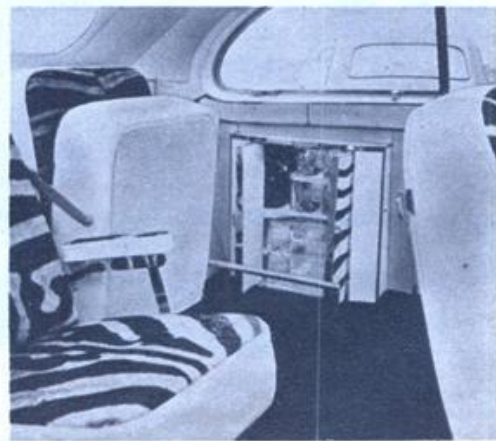

License plate is aluminum but the rest of the trim is plated with 14-karat gold.

Lady Docker's custom job, built to her specifications, preserves Daimler's classic line.

Continental, also a plush job.

As for the Daimler's details—it has an aluminum alloy body and all metal work is gold-plated. The 6-cylinder engine has 167 hp. Roof panel and windshield are of heat-reflecting glass, upholstery is natural zebra hide, carpeting is unnatural nylon fur. Indirect lighting enhances the impression that you're in a naughty French comedy. All in all, about the lushest piece of transportation since Cleopatra's Barge—or until Lady Nora designs herself another car plated with platinum. •

Mechanix Illustrated

Folding camp stools have zebra hide seats to go with the interior upholstery.

Minimized tailfins are the only reminder of flashy styling prevalent in America.

Dashboard makeup table holds mirror, compact, comb, brush, cigarette case, cream jars.