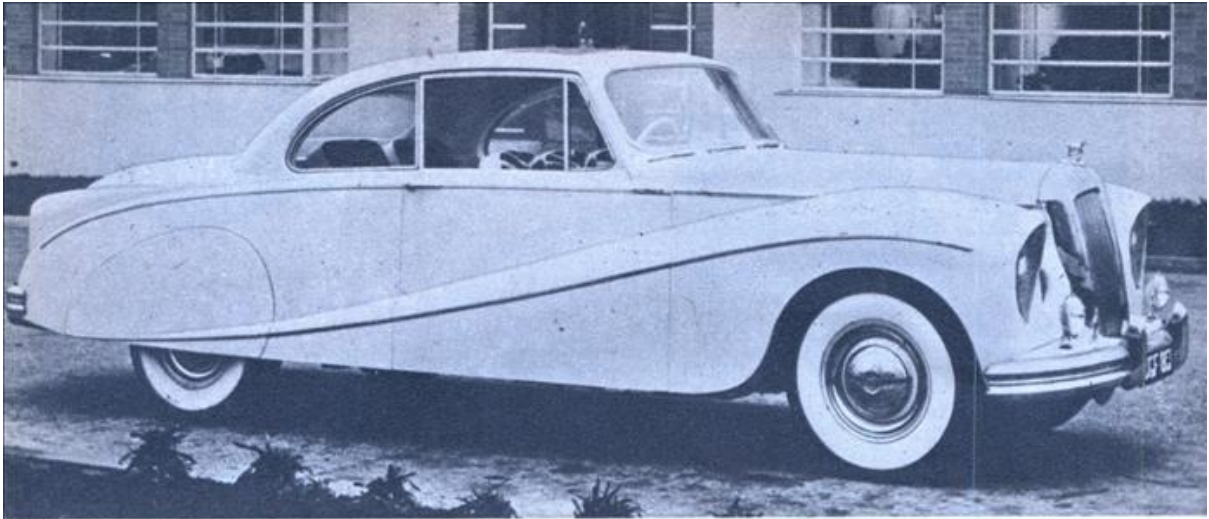

Ivory and gold Lady Docker at the wheel of her ivory and gold Daimler.

MI
special
features

Lady Docker's Golden Chariot

English milady designed \$50,000 car to help cheer up the toiling masses.

BIRMINGHAM Small Arms Co., the owner of the famous Daimler auto works, has among its assets what might be called the world's most second-hand car. This ivory and gold confection, the only one of its kind, was dreamed up by Britain's Lady Nora Docker, built to her specifications and forever stamped with her personality. Whoever drives it now

will hear people saying, "Look who's driving Nora's car!"

How did she lose it? Not long ago her husband, Sir Bernard Docker, ran into one of those Big Business dramas: the directors of Birmingham Small Arms tossed him out as their chairman and back went the Daimler to BSA. Undaunted, Lady Nora ordered a Bentley

License plate is aluminum but the rest of the trim is plated with 14-karat gold.

Lady Docker's custom job, built to her specifications, preserves Daimler's classic line.

Continental, also a plush job.

As for the Daimler's details—it has an aluminum alloy body and all metal work is gold-plated. The 6-cylinder engine has 167 hp. Roof panel and windshield are of heat-reflecting glass, upholstery is natural zebra hide, carpeting is unnatural nylon fur. Indirect lighting enhances the impression that you're in a naughty French comedy. All in all, about the lushest piece of transportation since Cleopatra's Barge—or until Lady Nora designs herself another car plated with platinum. •